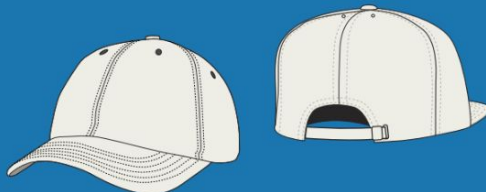

CORDUROY BALL CAP
6 PANEL
SELF FABRIC AND METAL CLOSURE