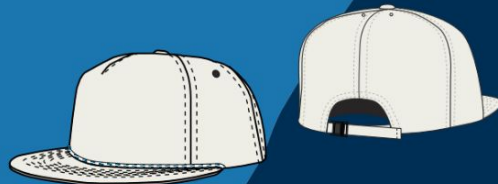

## HAT SILHOUETTES

**5 PANEL SNAPBACK**  
ORGANIC COTTON  
5 PANEL WITH SNAPBACK

**CORDUROY BALL CAP**  
6 PANEL  
SELF FABRIC AND METAL CLOSURE

**TOPO TRUCKER**  
STRUCTURED 6 PANEL  
SNAPBACK

**NYLON BALL CAP**  
UNSTRUCTURED 6 PANEL  
WEBBING QUICK RELEASE BACK