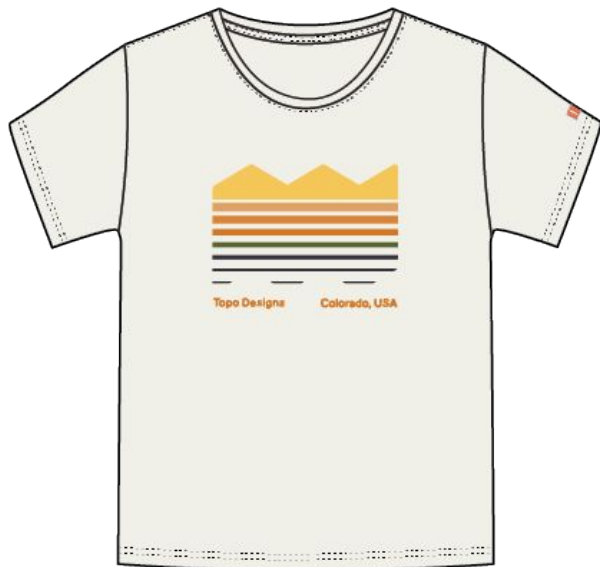

# CLASSIC TEE

\$23 / \$46

Natural

Haze

Clay

# ARCADE MOUNTAIN TEE

\$23 / \$46

Natural

Black

# STRATA MAP TEE

\$23 / \$46

Natural

Light Mint