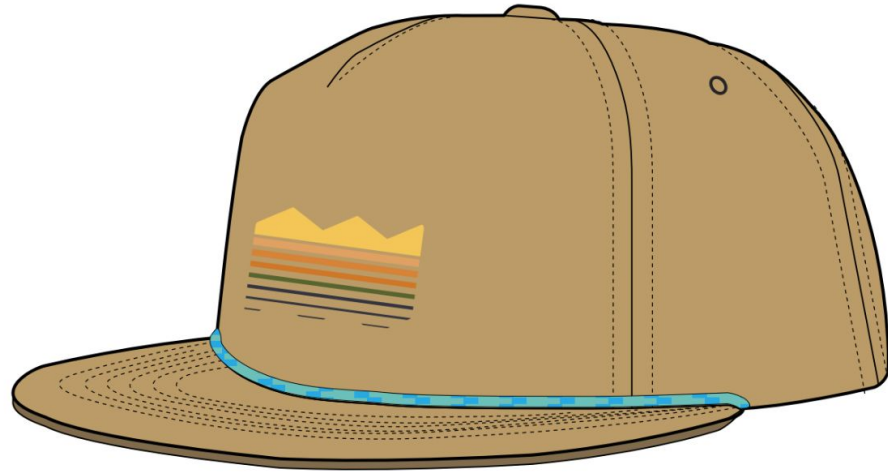

STRATA MAP

CORDUROY TRUCKER - EMBROIDERED LOGO

$21 / $42

TAN